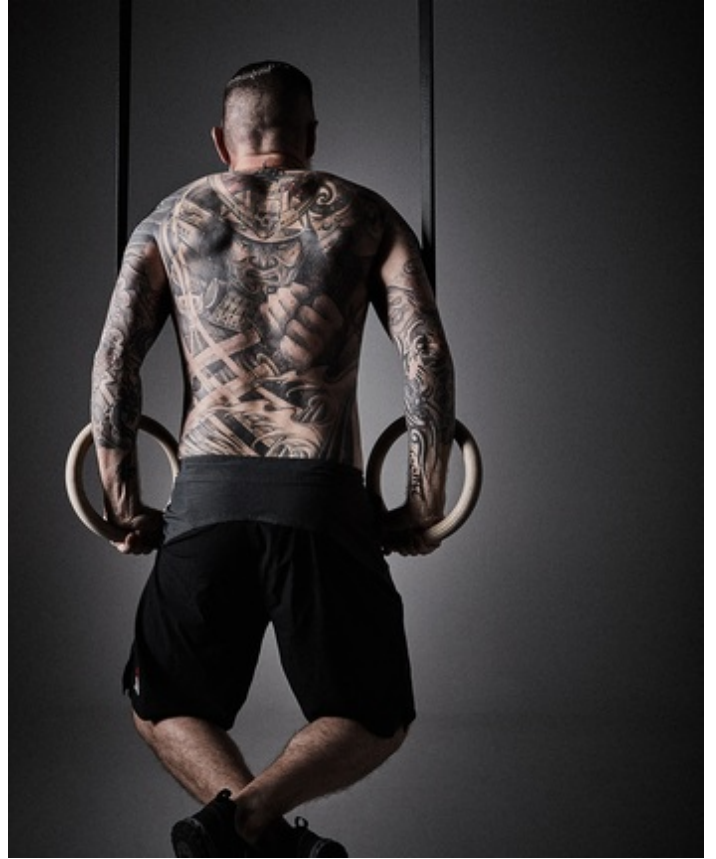

Height 174cm Suit size 48 Chest/Bust 101cm Waist 83cm Hips 98cm Hair Color gray Eye Color blue

Height 174cm Suit size 48 Chest/Bust 101cm Waist 83cm Hips 98cm Hair Color gray Eye Color blue

Height 174cm Suit size 48 Chest/Bust 101cm Waist 83cm Hips 98cm Hair Color gray Eye Color blue

Height 174cm Suit size 48 Chest/Bust 101cm Waist 83cm Hips 98cm Hair Color gray Eye Color blue