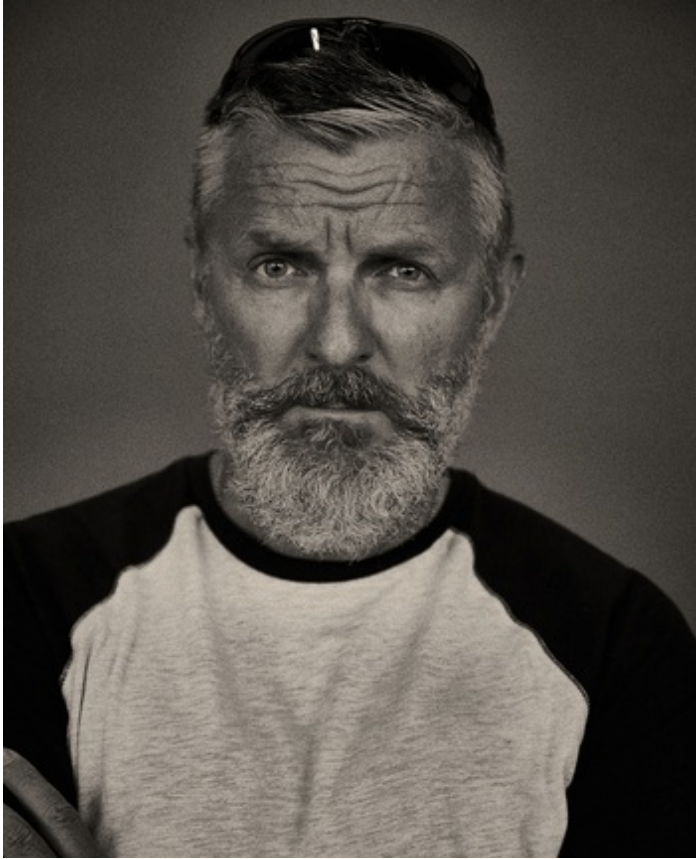

Height 174cm Suit size 48 Chest/Bust 101cm Waist 83cm Hips 98cm Hair Color gray Eye Color blue

Height 174cm Suit size 48 Chest/Bust 101cm Waist 83cm Hips 98cm Hair Color gray Eye Color blue

Height 174cm Suit size 48 Chest/Bust 101cm Waist 83cm Hips 98cm Hair Color gray Eye Color blue

Height 174cm Suit size 48 Chest/Bust 101cm Waist 83cm Hips 98cm Hair Color gray Eye Color blue